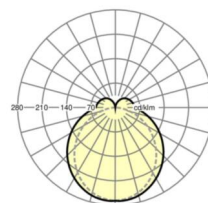

LIGHTING TECHNOLOGY

Placement	LED, Colour rendering/Light colour CRI ≥ 80 / 3000K
Colour tolerance (MacAdam)	3SDCM
Photobiological safety (Luminaire)	RG1
Nominal luminous flux	6531lm
LED service life	50000h L80/B10 (Tq 35°C)
Luminaire luminous efficiency	157lm/W
Beam angle	130° (C0) / 110° (C90)
UGR lat./long.	24.9 / 23.4

MECHANICS

Housing colour	silver grey/white aluminium RAL 9006
Dimensions (LxWxDxH)	1531mm x 63mm x 54mm
Weight (net)	2kg
Type of installation	Mounting rail system installation, Light structure

Dimensions

L	1531 mm	Length
B	63 mm	Width
H	54 mm	Height

DEEP-LINK

<https://www.regiolum.de/en/article/19130006085>

Reference	LED 7500lm 830
ηLB	100 %
Φ ↓/↑	84 % / 16 %
UGR lat./long.	24.9 / 23.4